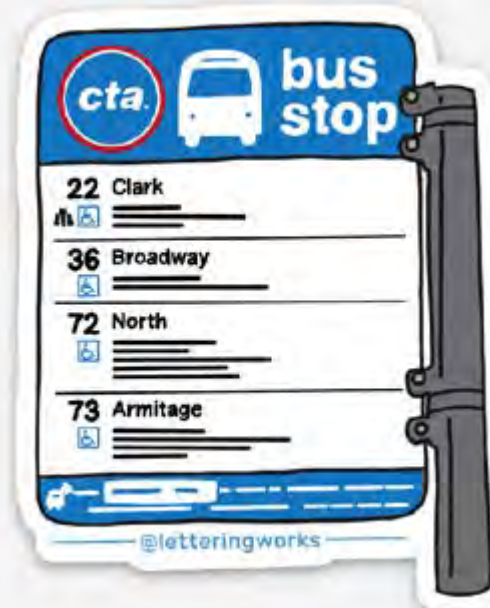

Geneva Windmill

CC-20

Geneva Tree

CC-21

Navy Pier

CHI-34

Denver Skyline

CC-23

Chicago Ketchup Club

CHI-31

Chicago CTA Bus Stop Sign 2

CHI-18B

22 Clark or 36 Broadway

CHI-17C

Keep Abortion Legal for All GA-01

Abortion - Pro Choice Flower GA-02