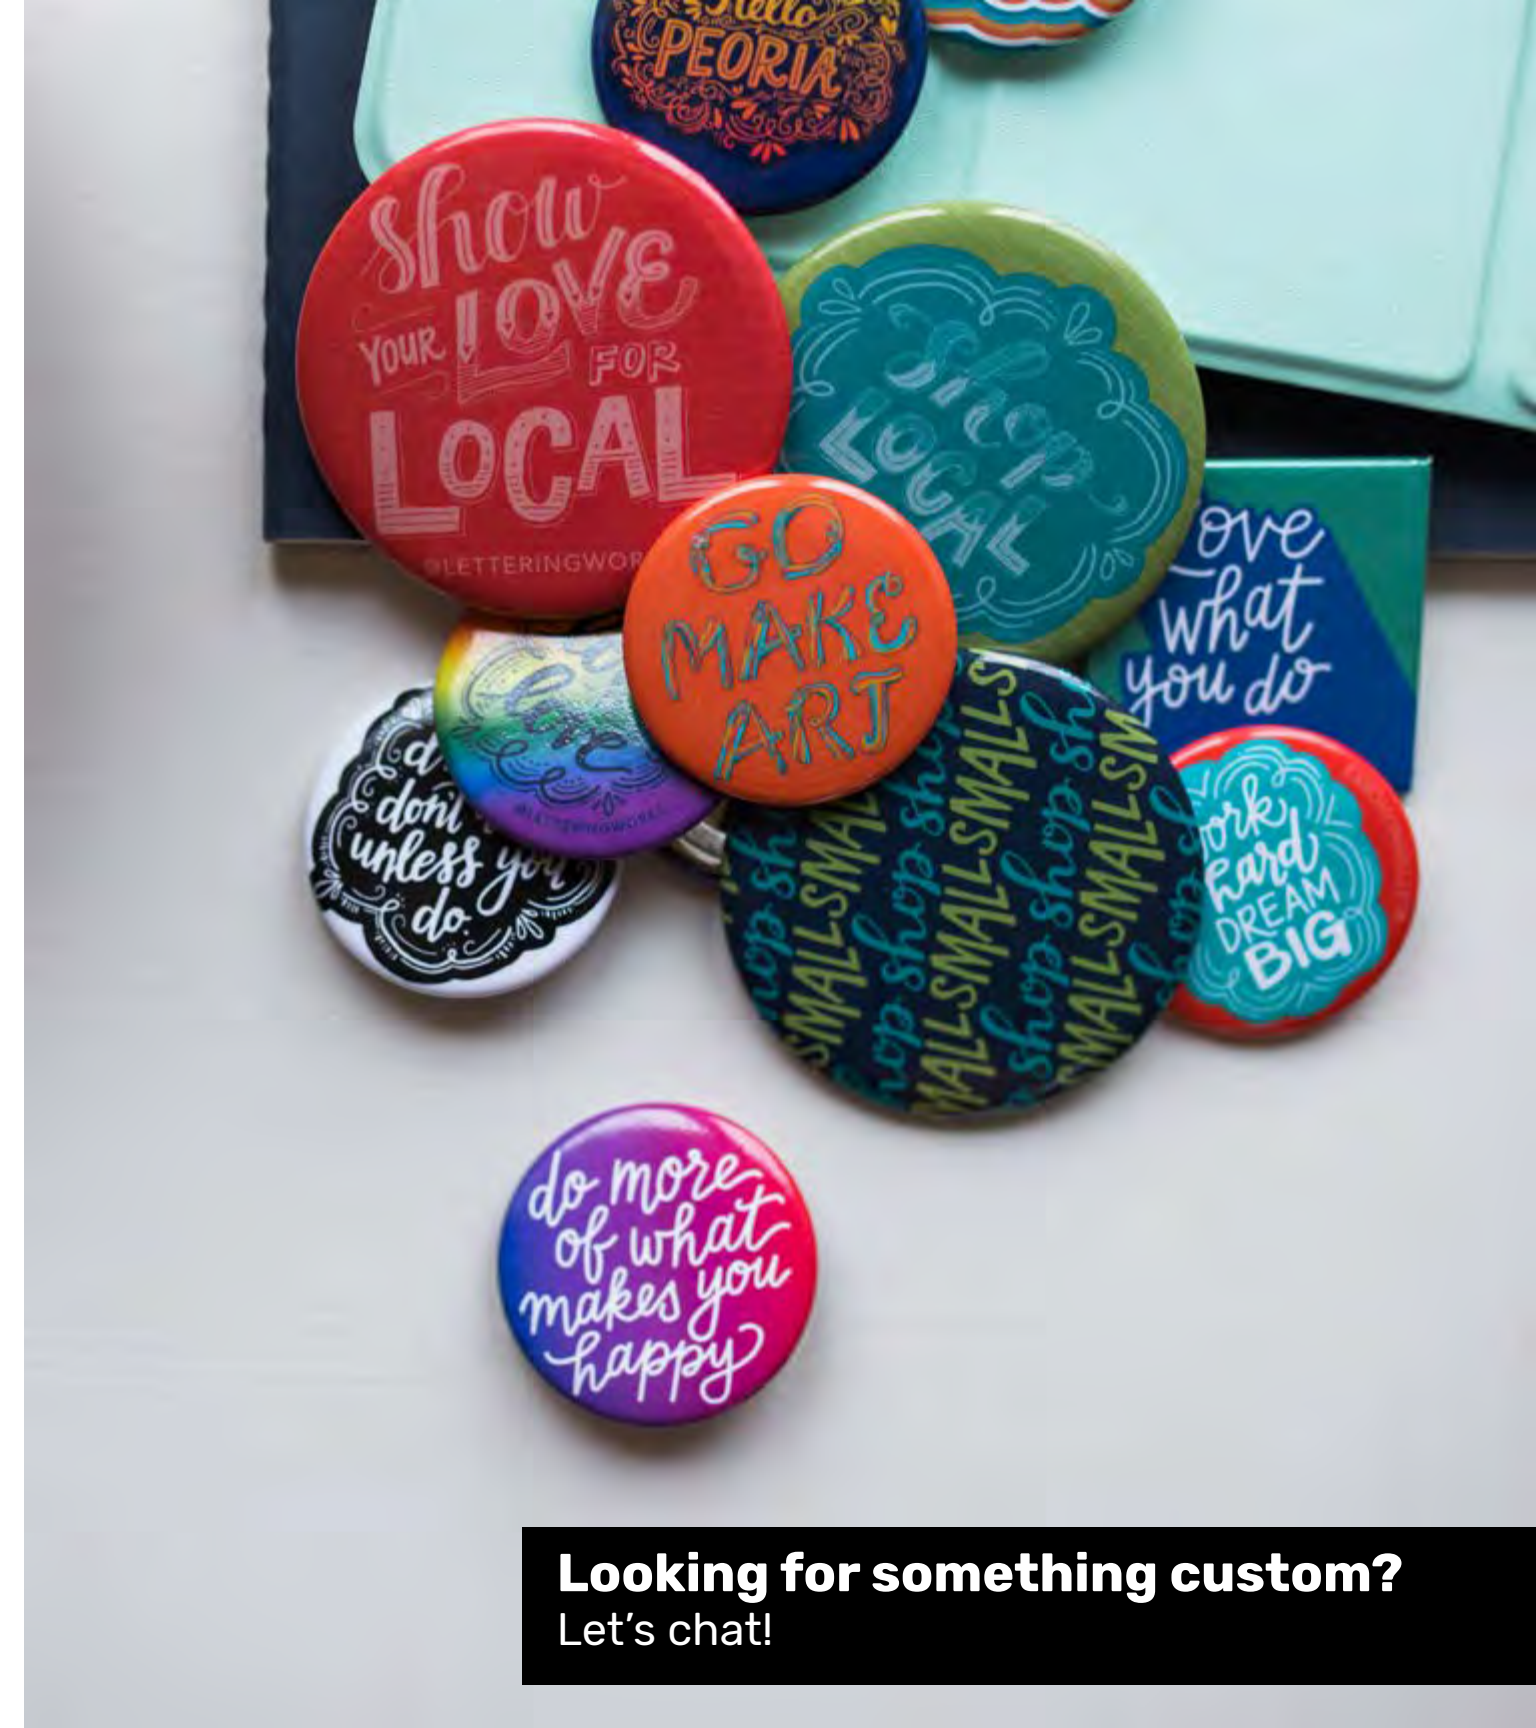

Looking for something custom?
Let's chat!