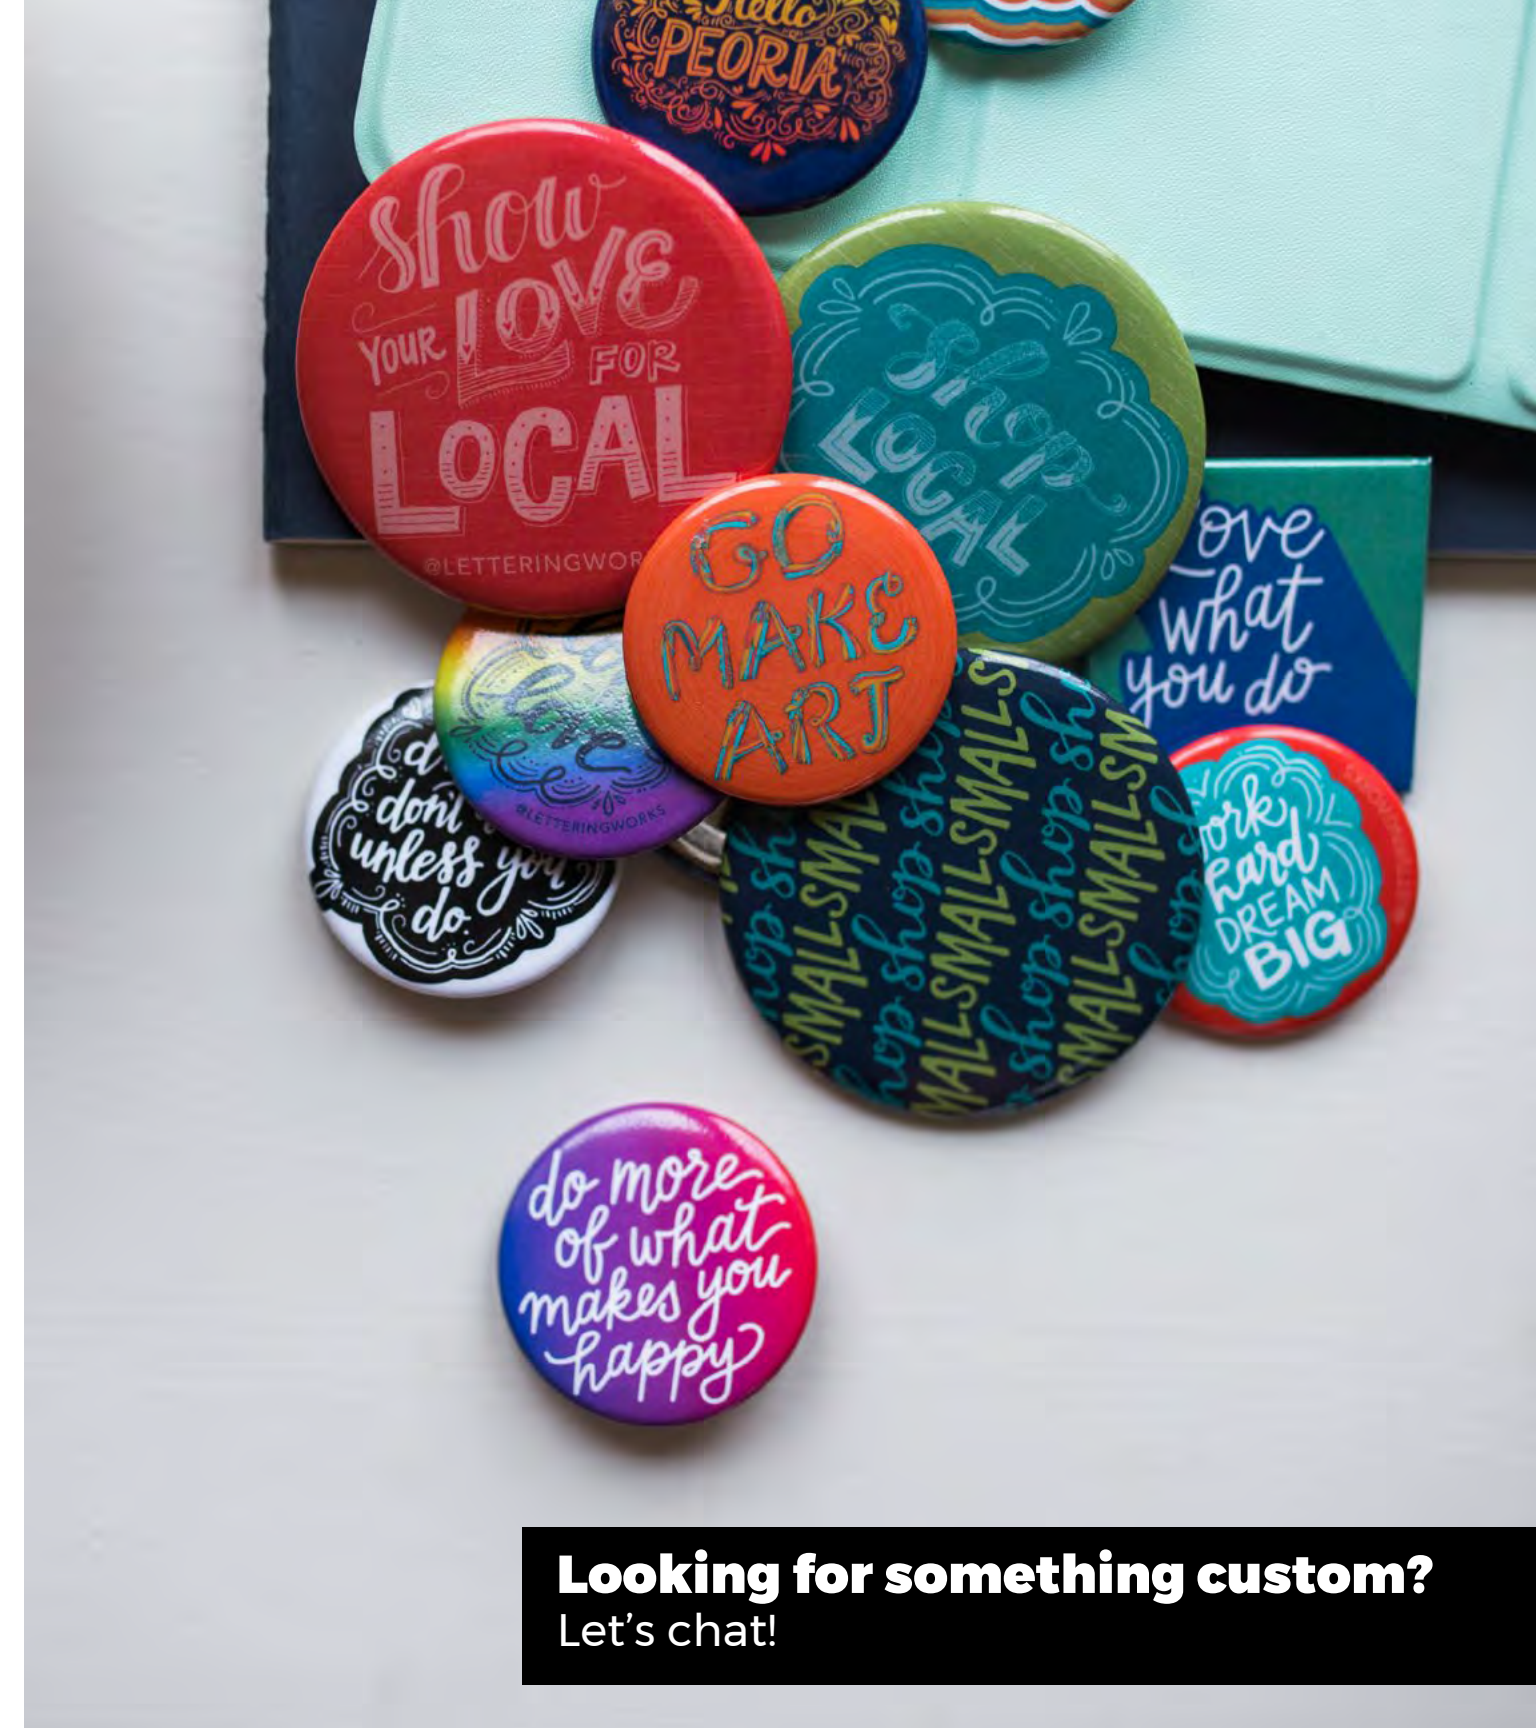

Looking for something custom?
Let's chat!