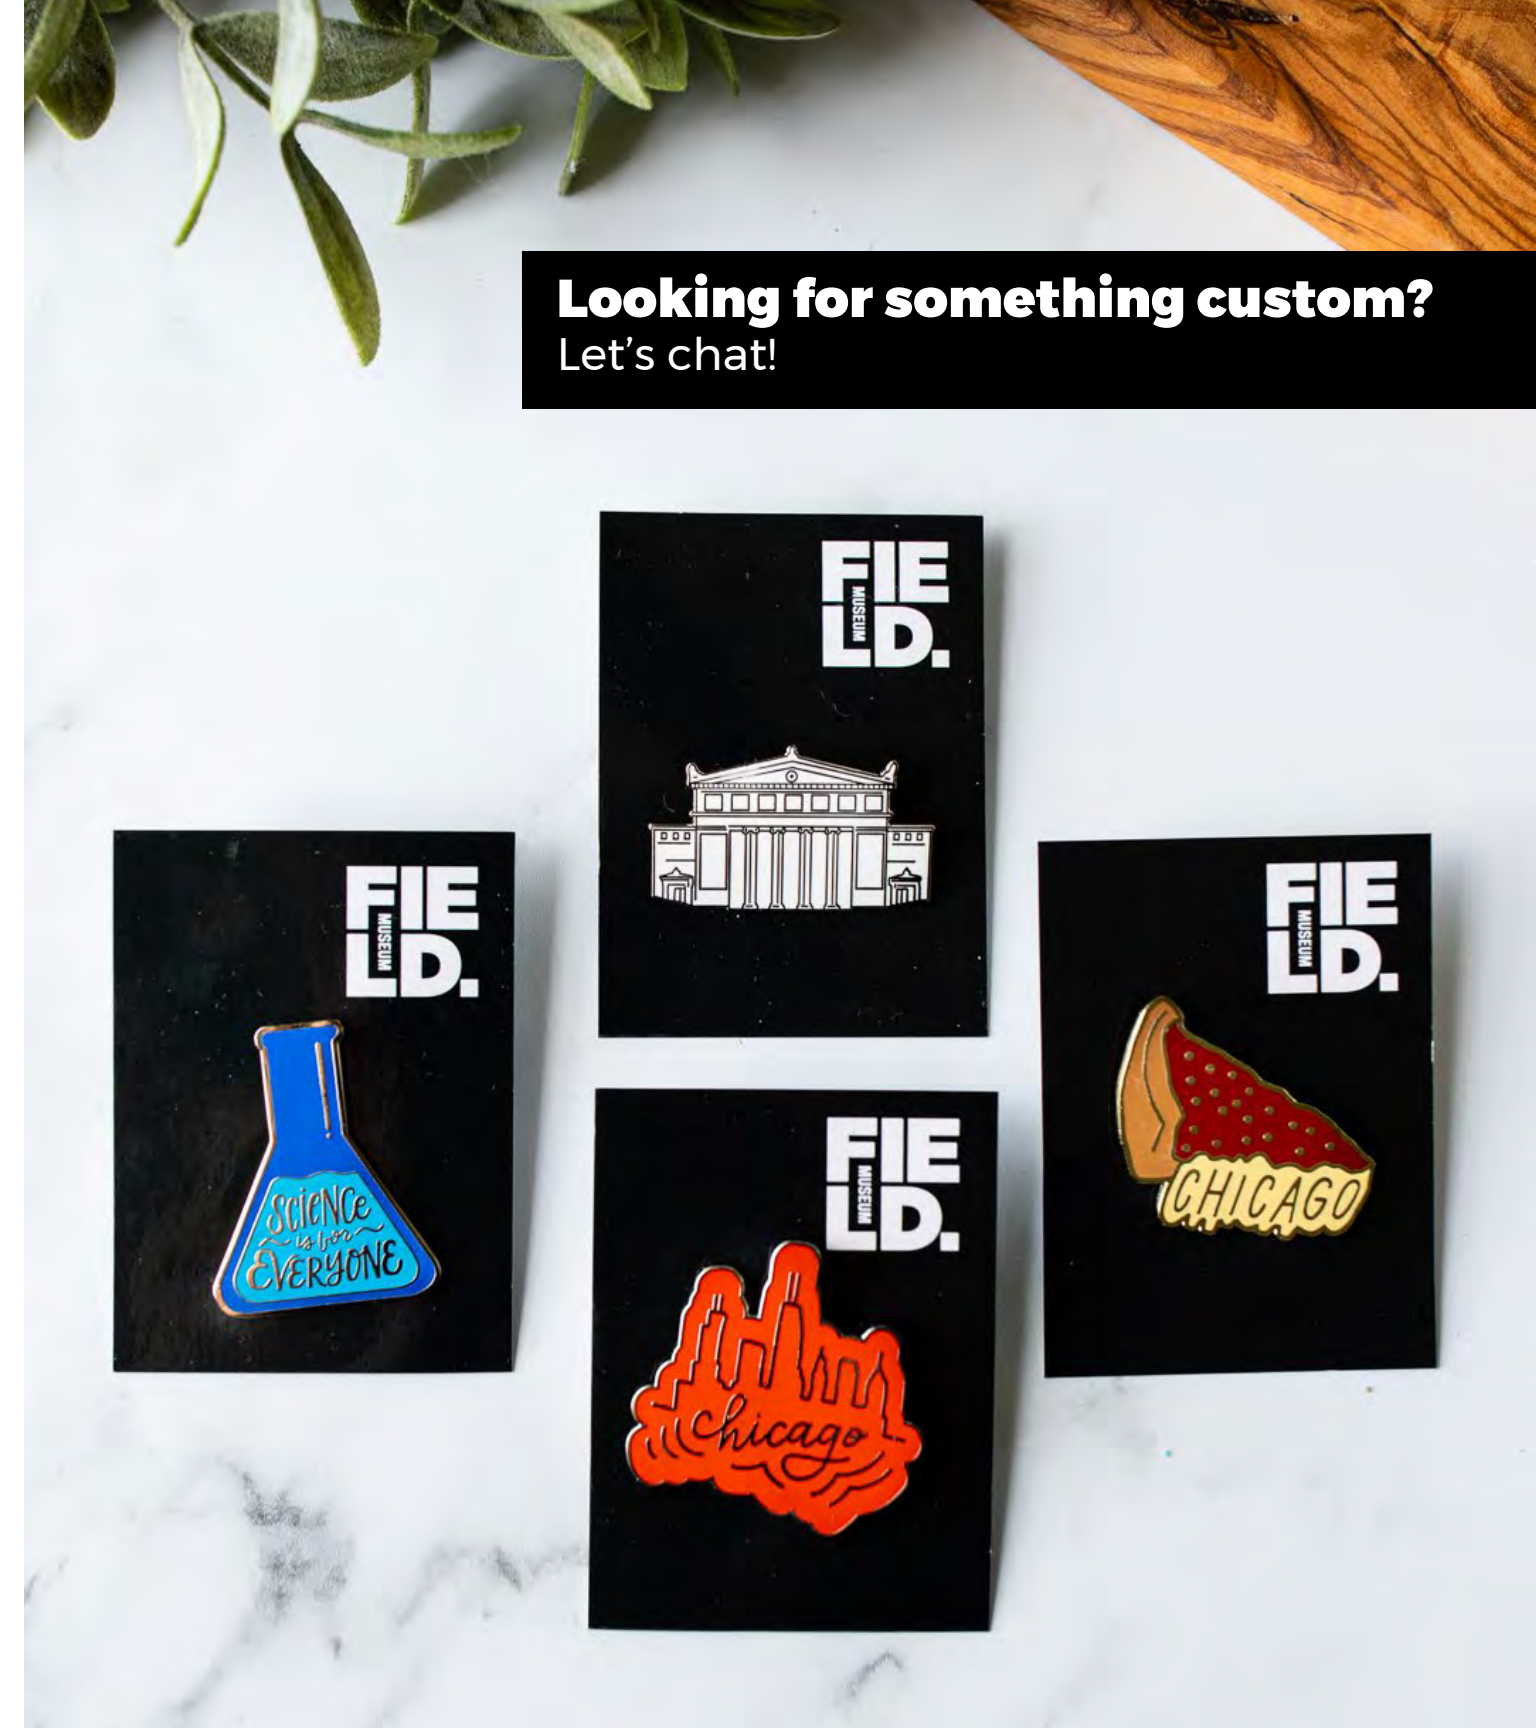

Looking for something custom?
Let's chat!